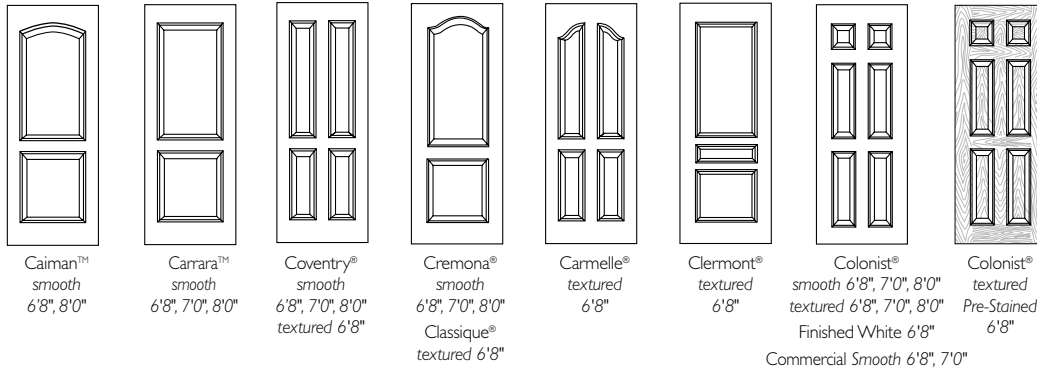

CHOOSE CRAFTMASTER

ENHANCE INTERIORS. Use doors as an integral part of interior design. Add style, elegance and decorating consistency to your projects.

HASSLE-FREE PERFORMANCE. No cracking or panel separation due to seasonal humidity changes means no repainting or replacing.

ENVIRONMENTALLY RESPONSIBLE. No old growth timber is harvested for the manufacture of CraftMaster designs. Instead, by-products from sawmill operations are used to convert waste into a design of true beauty.

VALUE. Compelling design and customization opportunity at a significant value versus solid wood or flush doors.

THE CRAFTMASTER LINE OF DOOR DESIGNS

P A S S A G E

	1'0"	1'2"	1'3"	1'4"	1'6"	1'8"	2'0"	2'2"	2'4"	2'6"	2'8"	2'10"	3'0"	3'6"	B I F O L D S									
															1'6"	2'0"	2'4"	2'6"	2'8"	3'0"	4'0"	5'0"	6'0"	
CAIMAN™ Smooth 6'8"	✓	✓	✓	✓	✓	✓	✓	✓	✓	✓	✓	✓	✓	✓			✓	✓	✓	✓	✓	✓	✓	✓
CAIMAN™ Smooth 8'						✓	✓	✓	✓	✓	✓	✓	✓	✓										
CARMELLE® Textured				✓	✓		✓	✓	✓	✓	✓	✓	✓	✓			✓	✓	✓	✓	✓	✓	✓	✓
CARRARA™ Smooth	✓	✓	✓	✓	✓	✓	✓	✓	✓	✓	✓	✓	✓	✓			✓	✓	✓	✓	✓	✓	✓	✓
CARRARA™ Smooth 7'					✓	✓	✓	✓	✓	✓	✓	✓	✓	✓			✓	✓	✓	✓	✓	✓	✓	✓
CARRARA™ Smooth 8'	✓	✓	✓	✓	✓	✓	✓	✓	✓	✓	✓	✓	✓	✓			✓	✓	✓	✓	✓	✓	✓	✓
CLERMONT® Textured	✓	✓	✓	✓	✓	✓	✓	✓	✓	✓	✓	✓	✓	✓			✓	✓	✓	✓	✓	✓	✓	✓
COLONIST® Textured	✓	✓	✓	✓	✓	✓	✓	✓	✓	✓	✓	✓	✓	✓	✓	✓	✓	✓	✓	✓	✓	✓	✓	✓
COLONIST® Smooth	✓	✓	✓	✓	✓	✓	✓	✓	✓	✓	✓	✓	✓	✓			✓	✓	✓	✓	✓	✓	✓	✓
COLONIST® Textured 7'							✓	✓	✓	✓	✓	✓	✓	✓			✓	✓	✓	✓	✓	✓	✓	✓
COLONIST® Smooth 7'					✓		✓	✓	✓	✓	✓	✓	✓	✓			✓	✓	✓	✓	✓	✓	✓	✓
COLONIST® Textured 8'							✓		✓	✓	✓		✓				✓	✓	✓	✓	✓	✓	✓	✓
COLONIST® Smooth 8'	✓	✓	✓	✓	✓	✓	✓	✓	✓	✓	✓	✓	✓	✓			✓	✓	✓	✓	✓	✓	✓	✓
CLASSIQUE® Textured	✓	✓	✓	✓	✓	✓	✓	✓	✓	✓	✓	✓	✓	✓			✓	✓	✓	✓	✓	✓	✓	✓
CREMONA® Smooth					✓	✓	✓	✓	✓	✓	✓	✓	✓	✓			✓	✓	✓	✓	✓	✓	✓	✓
CREMONA® Smooth 7'					✓	✓	✓	✓	✓	✓	✓	✓	✓	✓			✓	✓	✓	✓	✓	✓	✓	✓
CREMONA® Smooth 8'	✓	✓	✓	✓	✓	✓	✓	✓	✓	✓	✓	✓	✓	✓			*	*	*	*	*	*	*	*
COVENTRY® Textured	✓	✓	✓	✓	✓	✓	✓	✓	✓	✓	✓	✓	✓	✓			✓	✓	✓	✓	✓	✓	✓	✓
COVENTRY® Smooth	✓	✓	✓	✓	✓	✓	✓	✓	✓	✓	✓	✓	✓	✓			✓	✓	✓	✓	✓	✓	✓	✓
COVENTRY® Smooth 7'					✓	✓	✓	✓	✓	✓	✓	✓	✓	✓			✓	✓	✓	✓	✓	✓	✓	✓
COVENTRY® Smooth 8'	✓	✓	✓	✓	✓	✓	✓	✓	✓	✓	✓	✓	✓	✓			✓	✓	✓	✓	✓	✓	✓	✓
CRAFTMASTER NATURAL® Textured	✓	✓	✓	✓	✓	✓	✓	✓	✓	✓	✓	✓	✓	✓			✓	✓	✓	✓	✓	✓	✓	✓
CRAFTMASTER MESA™ Textured	✓	✓	✓	✓	✓	✓	✓	✓	✓	✓	✓	✓	✓	✓			✓	✓	✓	✓	✓	✓	✓	✓
CRAFTMASTER CANYON™ Textured	✓	✓	✓	✓	✓	✓	✓	✓	✓	✓	✓	✓	✓	✓			✓	✓	✓	✓	✓	✓	✓	✓
CRAFTMASTER HARVEST® Textured	✓	✓	✓	✓	✓	✓	✓	✓	✓	✓	✓	✓	✓	✓			✓	✓	✓	✓	✓	✓	✓	✓
COLONIST® Finished White Textured	✓	✓	✓	✓	✓	✓	✓	✓	✓	✓	✓	✓	✓	✓			✓	✓	✓	✓	✓	✓	✓	✓
COLONIST® COMMERCIAL Smooth											✓	✓	✓	✓										
COLONIST® COMMERCIAL Smooth 7											✓	✓	✓	✓										

* Check with your door manufacturer for bifold availability. We recommend passage doors for these applications.

CONTACT US

1-800-405-2233
www.craftmasterdoordesigns.com
info@craftmasterdoordesigns.com

INFORMATION

- Marketing programs
- Displays
- Literature
- Point-of-sale materials
- Product support
- Technical information
- Industry research
- Trade association information