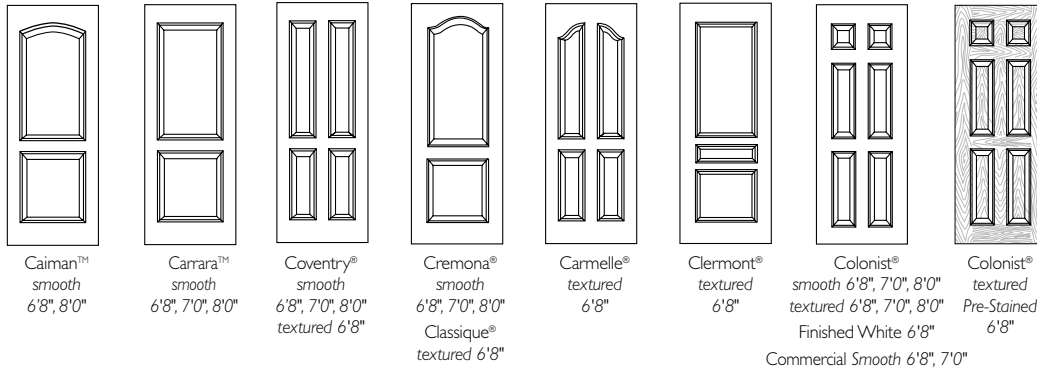

CHOOSE CRAFTMASTER

ENHANCE INTERIORS. Use doors as an integral part of interior design. Add style, elegance and decorating consistency to your projects.

HASSLE-FREE PERFORMANCE. No cracking or panel separation due to seasonal humidity changes means no repainting or replacing.

ENVIRONMENTALLY RESPONSIBLE. No old growth timber is harvested for the manufacture of CraftMaster designs. Instead, by-products from sawmill operations are used to convert waste into a design of true beauty.

VALUE. Compelling design and customization opportunity at a significant value versus solid wood or flush doors.

THE CRAFTMASTER LINE OF DOOR DESIGNS

P A S S A G E

	1'0"	1'2"	1'3"	1'4"	1'6"	1'8"	2'0"	2'2"	2'4"	2'6"	2'8"	2'10"	3'0"	3'6"	B I F O L D S									
															1'6"	2'0"	2'4"	2'6"	2'8"	3'0"	4'0"	5'0"	6'0"	
CAIMAN™ Smooth 6'8"	✓	✓	✓	✓	✓	✓	✓	✓	✓	✓	✓	✓	✓	✓			✓	✓	✓	✓	✓	✓	✓	✓
CAIMAN™ Smooth 8'						✓	✓	✓	✓	✓	✓	✓	✓	✓										
CARMELLE® Textured				✓	✓		✓	✓	✓	✓	✓	✓	✓	✓			✓	✓	✓	✓	✓	✓	✓	✓
CARRARA™ Smooth	✓	✓	✓	✓	✓	✓	✓	✓	✓	✓	✓	✓	✓	✓			✓	✓	✓	✓	✓	✓	✓	✓
CARRARA™ Smooth 7'					✓	✓	✓	✓	✓	✓	✓	✓	✓	✓			✓	✓	✓	✓	✓	✓	✓	✓
CARRARA™ Smooth 8'	✓	✓	✓	✓	✓	✓	✓	✓	✓	✓	✓	✓	✓	✓			✓	✓	✓	✓	✓	✓	✓	✓
CLERMONT® Textured	✓	✓	✓	✓	✓	✓	✓	✓	✓	✓	✓	✓	✓	✓			✓	✓	✓	✓	✓	✓	✓	✓
COLONIST® Textured	✓	✓	✓	✓	✓	✓	✓	✓	✓	✓	✓	✓	✓	✓	✓	✓	✓	✓	✓	✓	✓	✓	✓	✓
COLONIST® Smooth	✓	✓	✓	✓	✓	✓	✓	✓	✓	✓	✓	✓	✓	✓			✓	✓	✓	✓	✓	✓	✓	✓
COLONIST® Textured 7'							✓	✓	✓	✓	✓	✓	✓	✓			✓	✓	✓	✓	✓	✓	✓	✓
COLONIST® Smooth 7'					✓		✓	✓	✓	✓	✓	✓	✓	✓			✓	✓	✓	✓	✓	✓	✓	✓
COLONIST® Textured 8'							✓		✓	✓	✓		✓				✓	✓	✓	✓	✓	✓	✓	✓
COLONIST® Smooth 8'	✓	✓	✓	✓	✓	✓	✓	✓	✓	✓	✓	✓	✓	✓			✓	✓	✓	✓	✓	✓	✓	✓
CLASSIQUE® Textured	✓	✓		✓	✓	✓	✓	✓	✓	✓	✓	✓	✓	✓			✓	✓	✓	✓	✓	✓	✓	✓
CREMONA® Smooth					✓	✓	✓	✓	✓	✓	✓	✓	✓	✓			✓	✓	✓	✓	✓	✓	✓	✓
CREMONA® Smooth 7'					✓	✓	✓	✓	✓	✓	✓	✓	✓	✓			✓	✓	✓	✓	✓	✓	✓	✓
CREMONA® Smooth 8'	✓	✓	✓	✓	✓	✓	✓	✓	✓	✓	✓	✓	✓	✓			*	*	*	*	*	*	*	*
COVENTRY® Textured	✓	✓	✓	✓	✓	✓	✓	✓	✓	✓	✓	✓	✓	✓			✓	✓	✓	✓	✓	✓	✓	✓
COVENTRY® Smooth	✓	✓	✓	✓	✓	✓	✓	✓	✓	✓	✓	✓	✓	✓			✓	✓	✓	✓	✓	✓	✓	✓
COVENTRY® Smooth 7'					✓	✓	✓	✓	✓	✓	✓	✓	✓	✓			✓	✓	✓	✓	✓	✓	✓	✓
COVENTRY® Smooth 8'	✓	✓	✓	✓	✓	✓	✓	✓	✓	✓	✓	✓	✓	✓			✓	✓	✓	✓	✓	✓	✓	✓
CRAFTMASTER NATURAL® Textured	✓	✓	✓	✓	✓	✓	✓	✓	✓	✓	✓	✓	✓	✓			✓	✓	✓	✓	✓	✓	✓	✓
CRAFTMASTER MESA™ Textured	✓	✓	✓	✓	✓	✓	✓	✓	✓	✓	✓	✓	✓	✓			✓	✓	✓	✓	✓	✓	✓	✓
CRAFTMASTER CANYON™ Textured	✓	✓	✓	✓	✓	✓	✓	✓	✓	✓	✓	✓	✓	✓			✓	✓	✓	✓	✓	✓	✓	✓
CRAFTMASTER HARVEST® Textured	✓	✓	✓	✓	✓	✓	✓	✓	✓	✓	✓	✓	✓	✓			✓	✓	✓	✓	✓	✓	✓	✓
COLONIST® Finished White Textured	✓	✓	✓	✓	✓	✓	✓	✓	✓	✓	✓	✓	✓	✓			✓	✓	✓	✓	✓	✓	✓	✓
COLONIST® COMMERCIAL Smooth										✓	✓		✓	✓										
COLONIST® COMMERCIAL Smooth 7										✓	✓		✓	✓										

* Check with your door manufacturer for bifold availability. We recommend passage doors for these applications.

CONTACT US

1-800-405-2233
www.craftmasterdoordesigns.com
info@craftmasterdoordesigns.com

INFORMATION

- Marketing programs
- Literature
- Product support
- Industry research
- Displays
- Point-of-sale materials
- Technical information
- Trade association information