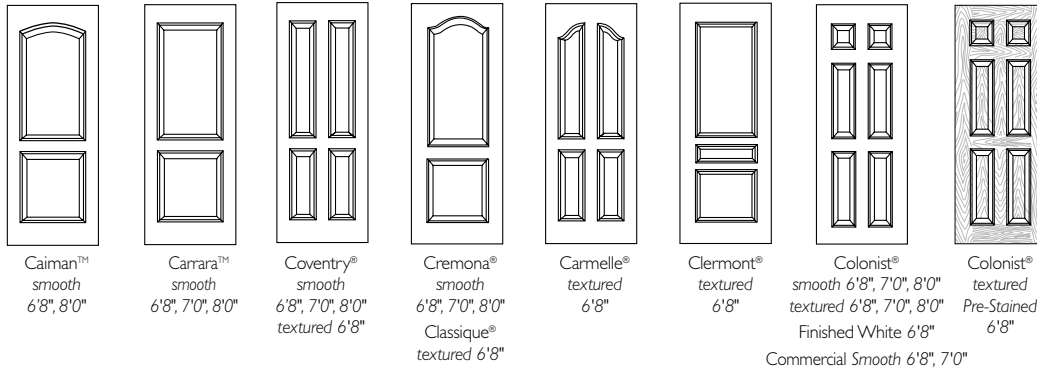

CHOOSE CRAFTMASTER

ENHANCE INTERIORS. Use doors as an integral part of interior design. Add style, elegance and decorating consistency to your projects.

HASSLE-FREE PERFORMANCE. No cracking or panel separation due to seasonal humidity changes means no repainting or replacing.

ENVIRONMENTALLY RESPONSIBLE. No old growth timber is harvested for the manufacture of CraftMaster designs. Instead, by-products from sawmill operations are used to convert waste into a design of true beauty.

VALUE. Compelling design and customization opportunity at a significant value versus solid wood or flush doors.

THE CRAFTMASTER LINE OF DOOR DESIGNS

P A S S A G E

	1'0"	1'2"	1'3"	1'4"	1'6"	1'8"	2'0"	2'2"	2'4"	2'6"	2'8"	2'10"	3'0"	3'6"	B I F O L D S									
															1'6"	2'0"	2'4"	2'6"	2'8"	3'0"	4'0"	5'0"	6'0"	
CAIMAN™ Smooth 6'8"	✓	✓	✓	✓	✓	✓	✓	✓	✓	✓	✓	✓	✓	✓			✓	✓	✓	✓	✓	✓	✓	✓
CAIMAN™ Smooth 8'						✓	✓	✓	✓	✓	✓	✓	✓	✓										
CARMELLE® Textured				✓	✓		✓	✓	✓	✓	✓	✓	✓	✓			✓	✓	✓	✓	✓	✓	✓	✓
CARRARA™ Smooth	✓	✓	✓	✓	✓	✓	✓	✓	✓	✓	✓	✓	✓	✓			✓	✓	✓	✓	✓	✓	✓	✓
CARRARA™ Smooth 7'					✓	✓	✓	✓	✓	✓	✓	✓	✓	✓			✓	✓	✓	✓	✓	✓	✓	✓
CARRARA™ Smooth 8'	✓	✓	✓	✓	✓	✓	✓	✓	✓	✓	✓	✓	✓	✓			✓	✓	✓	✓	✓	✓	✓	✓
CLERMONT® Textured	✓	✓	✓	✓	✓	✓	✓	✓	✓	✓	✓	✓	✓	✓			✓	✓	✓	✓	✓	✓	✓	✓
COLONIST® Textured	✓	✓	✓	✓	✓	✓	✓	✓	✓	✓	✓	✓	✓	✓	✓	✓	✓	✓	✓	✓	✓	✓	✓	✓
COLONIST® Smooth	✓	✓	✓	✓	✓	✓	✓	✓	✓	✓	✓	✓	✓	✓			✓	✓	✓	✓	✓	✓	✓	✓
COLONIST® Textured 7'							✓	✓	✓	✓	✓	✓	✓	✓			✓	✓	✓	✓	✓	✓	✓	✓
COLONIST® Smooth 7'					✓		✓	✓	✓	✓	✓	✓	✓	✓			✓	✓	✓	✓	✓	✓	✓	✓
COLONIST® Textured 8'							✓		✓	✓	✓		✓				✓	✓	✓	✓	✓	✓	✓	✓
COLONIST® Smooth 8'	✓	✓	✓	✓	✓	✓	✓	✓	✓	✓	✓	✓	✓	✓			✓	✓	✓	✓	✓	✓	✓	✓
CLASSIQUE® Textured	✓	✓		✓	✓	✓	✓	✓	✓	✓	✓	✓	✓	✓			✓	✓	✓	✓	✓	✓	✓	✓
CREMONA® Smooth					✓	✓	✓	✓	✓	✓	✓	✓	✓	✓			✓	✓	✓	✓	✓	✓	✓	✓
CREMONA® Smooth 7'					✓	✓	✓	✓	✓	✓	✓	✓	✓	✓			✓	✓	✓	✓	✓	✓	✓	✓
CREMONA® Smooth 8'	✓	✓	✓	✓	✓	✓	✓	✓	✓	✓	✓	✓	✓	✓			*	*	*	*	*	*	*	*
COVENTRY® Textured	✓	✓	✓	✓	✓	✓	✓	✓	✓	✓	✓	✓	✓	✓			✓	✓	✓	✓	✓	✓	✓	✓
COVENTRY® Smooth	✓	✓	✓	✓	✓	✓	✓	✓	✓	✓	✓	✓	✓	✓			✓	✓	✓	✓	✓	✓	✓	✓
COVENTRY® Smooth 7'					✓	✓	✓	✓	✓	✓	✓	✓	✓	✓			✓	✓	✓	✓	✓	✓	✓	✓
COVENTRY® Smooth 8'	✓	✓	✓	✓	✓	✓	✓	✓	✓	✓	✓	✓	✓	✓			✓	✓	✓	✓	✓	✓	✓	✓
CRAFTMASTER NATURAL® Textured	✓	✓	✓	✓	✓	✓	✓	✓	✓	✓	✓	✓	✓	✓			✓	✓	✓	✓	✓	✓	✓	✓
CRAFTMASTER MESA™ Textured	✓	✓	✓	✓	✓	✓	✓	✓	✓	✓	✓	✓	✓	✓			✓	✓	✓	✓	✓	✓	✓	✓
CRAFTMASTER CANYON™ Textured	✓	✓	✓	✓	✓	✓	✓	✓	✓	✓	✓	✓	✓	✓			✓	✓	✓	✓	✓	✓	✓	✓
CRAFTMASTER HARVEST® Textured	✓	✓	✓	✓	✓	✓	✓	✓	✓	✓	✓	✓	✓	✓			✓	✓	✓	✓	✓	✓	✓	✓
COLONIST® Finished White Textured	✓	✓	✓	✓	✓	✓	✓	✓	✓	✓	✓	✓	✓	✓			✓	✓	✓	✓	✓	✓	✓	✓
COLONIST® COMMERCIAL Smooth										✓	✓	✓	✓	✓										
COLONIST® COMMERCIAL Smooth 7										✓	✓	✓	✓	✓										

* Check with your door manufacturer for bifold availability. We recommend passage doors for these applications.

CONTACT US

1-800-405-2233
www.craftmasterdoordesigns.com
info@craftmasterdoordesigns.com

INFORMATION

- Marketing programs
- Literature
- Product support
- Industry research
- Displays
- Point-of-sale materials
- Technical information
- Trade association information