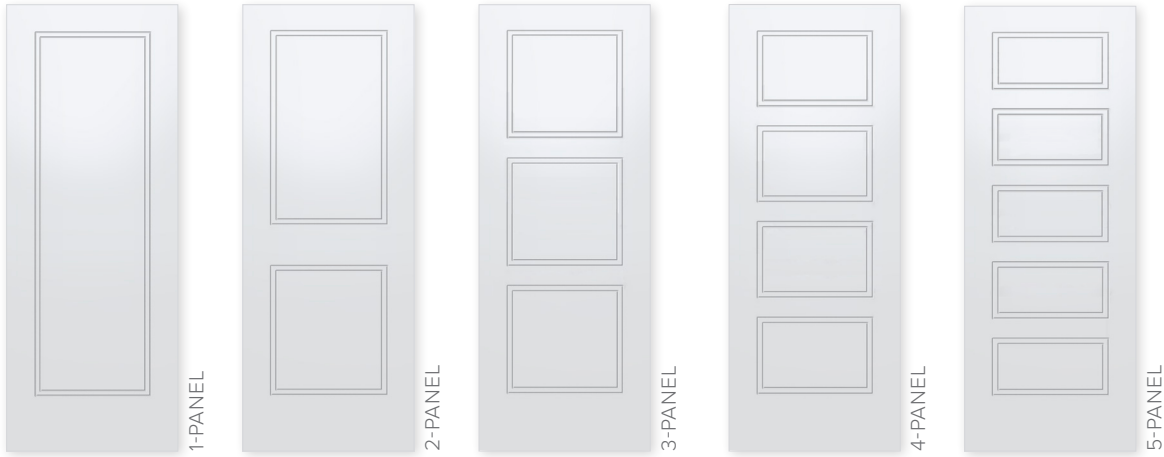

# ELEMENTAL Collection

GROUNDING IN THE FAMILIAR. LIVING IN PROGRESSIVE DESIGN; A FUSION OF MODERN AESTHETICS WITH NEW INNOVATION.

The ELEMENTAL Collection of grooved door designs are modern in style and construction.

## Single Line

With clean, straightforward lines, ELEMENTAL doors offer a fresh, modern perspective on traditional wood and molded doors, making them versatile for any design setting.

# Double Line

The ELEMENTAL Collection also offers double-route lines, adding depth and character to any space. These doors are designed to create dimension, transforming ordinary interiors into extraordinary living spaces. Perfect in both single and multi-family applications.

# VanAir™ Ventilated Door

ELEMENTAL doors pair effortlessly with the Ventilated Door construction, making contemporary design accessible for any interior door application.

- Groove Primed Flush.
- Individual route lines are approximately .22 inches wide, and .04 inches deep.
- Route lines are positioned to accommodate most hardware locations.
- All configurations meet ADA / accessibility compliance.
- 1-3/8" and 1-3/4" thickness, hollow and solid core available.
- Ten standard profiles offered in 6'8", 7'0", and 8'0" heights. Up to 4'0" wide; greater widths available special order.\*
- 20-minute fire-rated (all sizes, Category A or B) with 45-, 60-, and 90-minute fire-rated (all sizes, Category A) options available.
- Bifolds available.
- Sustainable - LEED-compliant options are available.