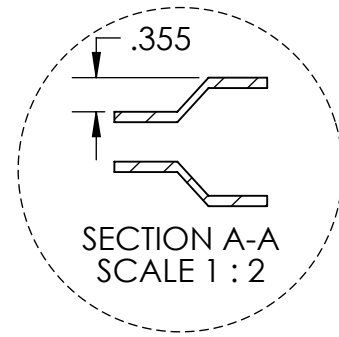

Yarrow

Molded Profile Door

DIMENSIONS ARE IN: inches
 DOOR TOLERANCES
 WIDTH (FULL WIDTH): ±1/16
 WIDTH (PREFIT): ±1/32
 HEIGHT: ±1/16
 SQUARE: ±1/8

THE INFORMATION CONTAINED IN THIS DRAWING IS THE SOLE PROPERTY OF Lynden Door, Inc. ANY REPRODUCTION IN PART OR AS A WHOLE WITHOUT THE WRITTEN PERMISSION OF Lynden Door, Inc. IS PROHIBITED.

Yarrow

Molded Profile Door

DIMENSIONS ARE IN: inches
 DOOR TOLERANCES
 WIDTH (FULL WIDTH): $\pm 1/16$
 WIDTH (PREFIT): $\pm 1/32$
 HEIGHT: $\pm 1/16$
 SQUARE: $\pm 1/8$

THE INFORMATION CONTAINED IN THIS DRAWING IS THE SOLE PROPERTY OF Lynden Door, Inc. ANY REPRODUCTION IN PART OR AS A WHOLE WITHOUT THE WRITTEN PERMISSION OF Lynden Door, Inc. IS PROHIBITED.

A04-00049 02/27/18

2-Panel Yarrow 6'8"		
All dimensions nominal before prefit and bevel.		
DW	A	B
1-8	10.00	5.00
1-6	10.00	4.00
Bottom rail dimension does not comply with ADA requirements.		

Yarrow

Molded Profile Door

DIMENSIONS ARE IN: inches
 DOOR TOLERANCES
 WIDTH (FULL WIDTH): $\pm 1/16$
 WIDTH (PREFIT): $\pm 1/32$
 HEIGHT: $\pm 1/16$
 SQUARE: $\pm 1/8$

THE INFORMATION CONTAINED IN THIS DRAWING IS THE
 SOLE PROPERTY OF Lynden Door, Inc. ANY
 REPRODUCTION IN PART OR AS A WHOLE WITHOUT THE
 WRITTEN PERMISSION OF Lynden Door, Inc. IS PROHIBITED.