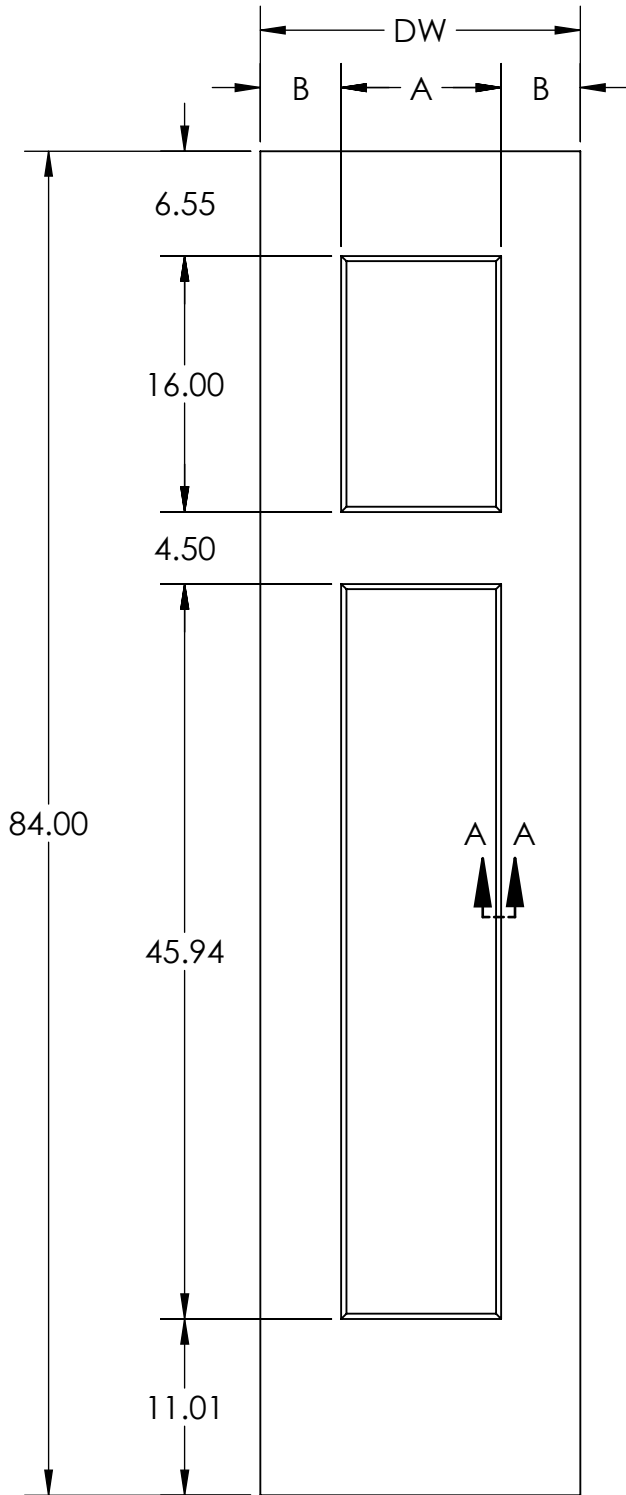

2-Panel Yarrow 7'0"		
All dimensions nominal before prefit and bevel.		
DW	A	B
1-8*	10.00	5.00
1-6*	10.00	4.00
Bottom rail dimension complies with ADA requirements.		
* Non-Stock, Contact factory for pricing and availability.		

Yarrow

Molded Profile Door

DIMENSIONS ARE IN: inches
DOOR TOLERANCES
WIDTH (FULL WIDTH): $\pm 1/16$
WIDTH (PREFIT): $\pm 1/32$
HEIGHT: $\pm 1/16$
SQUARE: $\pm 1/8$

THE INFORMATION CONTAINED IN THIS DRAWING IS THE SOLE PROPERTY OF Lynden Door, Inc. ANY REPRODUCTION IN PART OR AS A WHOLE WITHOUT THE WRITTEN PERMISSION OF Lynden Door, Inc. IS PROHIBITED.

A04-00049 02/27/18