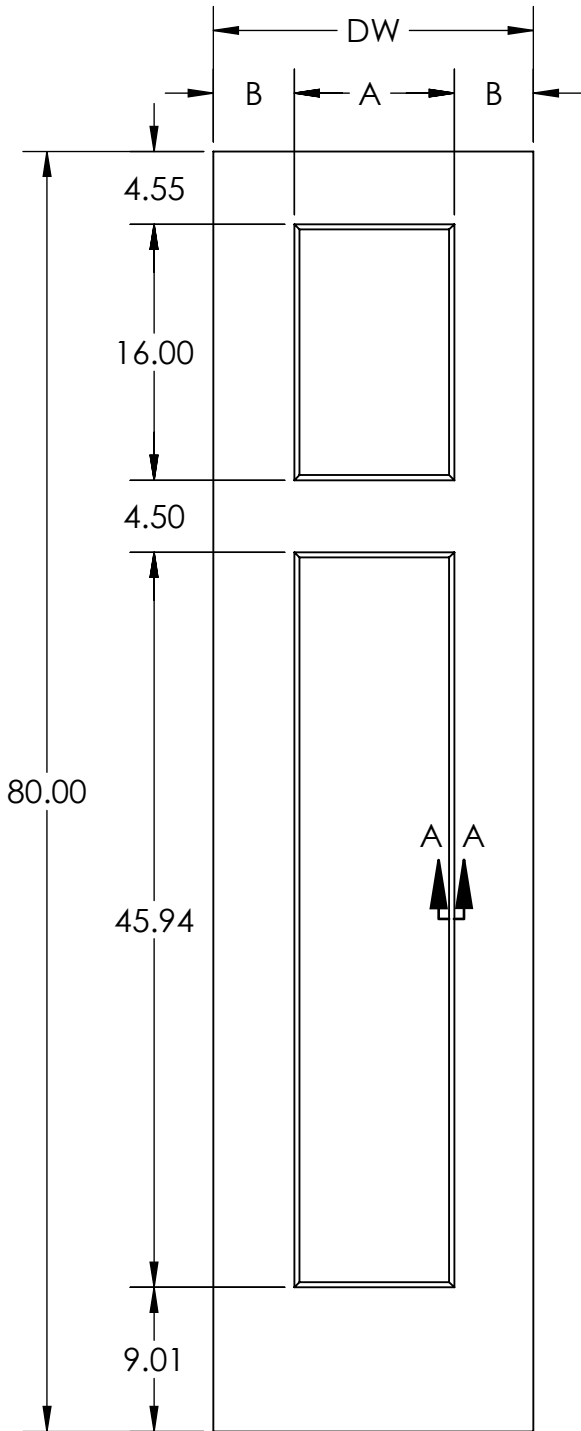

Yarrow

Molded Profile Door

DIMENSIONS ARE IN: inches
 DOOR TOLERANCES
 WIDTH (FULL WIDTH): ±1/16
 WIDTH (PREFIT): ±1/32
 HEIGHT: ±1/16
 SQUARE: ±1/8

THE INFORMATION CONTAINED IN THIS DRAWING IS THE SOLE PROPERTY OF Lynden Door, Inc. ANY REPRODUCTION IN PART OR AS A WHOLE WITHOUT THE WRITTEN PERMISSION OF Lynden Door, Inc. IS PROHIBITED.

Yarrow

Molded Profile Door

DIMENSIONS ARE IN: inches
 DOOR TOLERANCES
 WIDTH (FULL WIDTH): $\pm 1/16$
 WIDTH (PREFIT): $\pm 1/32$
 HEIGHT: $\pm 1/16$
 SQUARE: $\pm 1/8$

THE INFORMATION CONTAINED IN THIS DRAWING IS THE SOLE PROPERTY OF Lynden Door, Inc. ANY REPRODUCTION IN PART OR AS A WHOLE WITHOUT THE WRITTEN PERMISSION OF Lynden Door, Inc. IS PROHIBITED.

A04-00049 02/27/18

2-Panel Yarrow 6'8"		
All dimensions nominal before prefit and bevel.		
DW	A	B
1-8	10.00	5.00
1-6	10.00	4.00
Bottom rail dimension does not comply with ADA requirements.		

Yarrow

Molded Profile Door

DIMENSIONS ARE IN: inches
 DOOR TOLERANCES
 WIDTH (FULL WIDTH): $\pm 1/16$
 WIDTH (PREFIT): $\pm 1/32$
 HEIGHT: $\pm 1/16$
 SQUARE: $\pm 1/8$

THE INFORMATION CONTAINED IN THIS DRAWING IS THE
 SOLE PROPERTY OF Lynden Door, Inc. ANY
 REPRODUCTION IN PART OR AS A WHOLE WITHOUT THE
 WRITTEN PERMISSION OF Lynden Door, Inc. IS PROHIBITED.