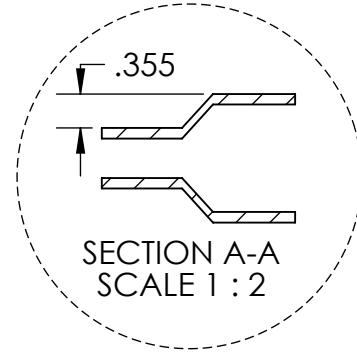

2-Panel Yarrow 7'0"		
All dimensions nominal before prefit and bevel.		
DW	A	B
1-8*	10.00	5.00
1-6*	10.00	4.00
Bottom rail dimension complies with ADA requirements.		
* Non-Stock, Contact factory for pricing and availability.		

Yarrow

Molded Profile Door

DIMENSIONS ARE IN: inches
DOOR TOLERANCES
WIDTH (FULL WIDTH): $\pm 1/16$
WIDTH (PREFIT): $\pm 1/32$
HEIGHT: $\pm 1/16$
SQUARE: $\pm 1/8$

THE INFORMATION CONTAINED IN THIS DRAWING IS THE SOLE PROPERTY OF Lynden Door, Inc. ANY REPRODUCTION IN PART OR AS A WHOLE WITHOUT THE WRITTEN PERMISSION OF Lynden Door, Inc. IS PROHIBITED.

A04-00049 02/27/18