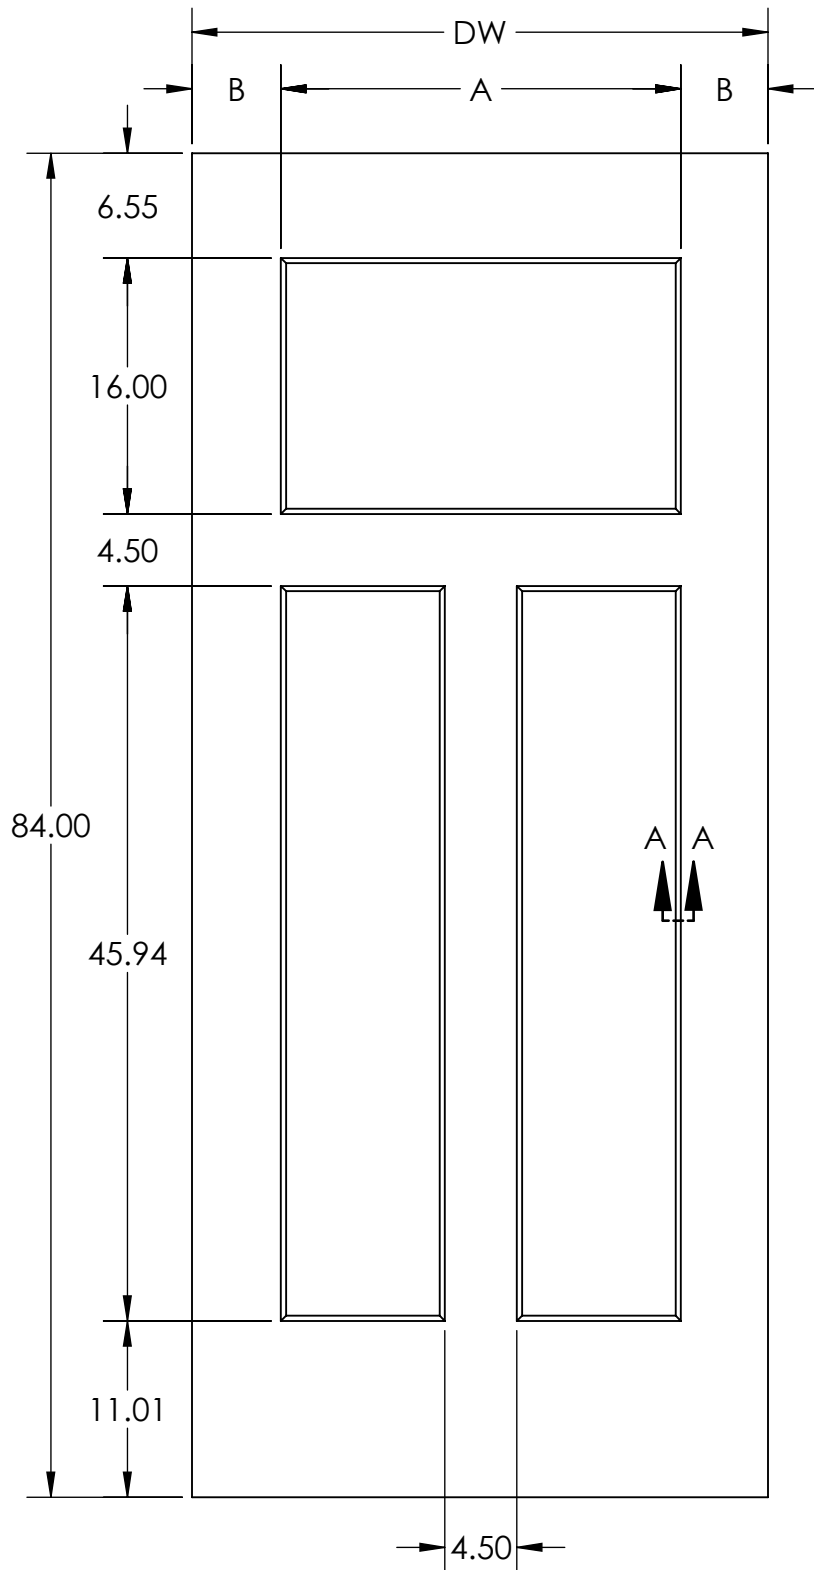

Yarrow 7'0"		
All dimensions nominal before prefit and bevel.		
DW	A	B
3-0	25.00	5.50
2-10	25.00	4.50
2-8	21.00	5.50
2-6	21.00	4.50
2-4	17.00	5.50
2-2	17.00	4.50
2-0	15.00	4.50
1-10	15.00	3.50
Bottom rail dimension complies with ADA requirements.		

Yarrow

Molded Profile Door