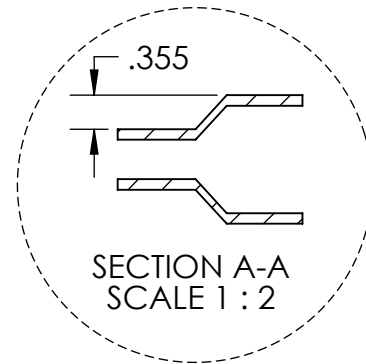

Yarrow 7'0"		
All dimensions nominal before prefit and bevel.		
DW	A	B
3-0	25.00	5.50
2-10	25.00	4.50
2-8	21.00	5.50
2-6	21.00	4.50
2-4	17.00	5.50
2-2	17.00	4.50
2-0	15.00	4.50
1-10	15.00	3.50
Bottom rail dimension complies with ADA requirements.		

Yarrow

Molded Profile Door