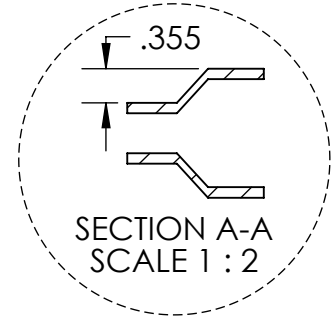

Yarrow Bifold 6'8"			
BF	A	B	C
3-0	8.25	4.80	4.70
2-8	8.25	4.70	2.80
2-6	6.00	4.38	4.38
2-4	6.00	4.38	3.38
2-0	4.00	3.88	3.88
1-8	4.00	3.88	1.88
1-6	4.00	3.12	1.63

Use of heavy duty hardware may require additional undercut. Lynden Door standard is 3/4"

Yarrow

Molded Profile Bifold