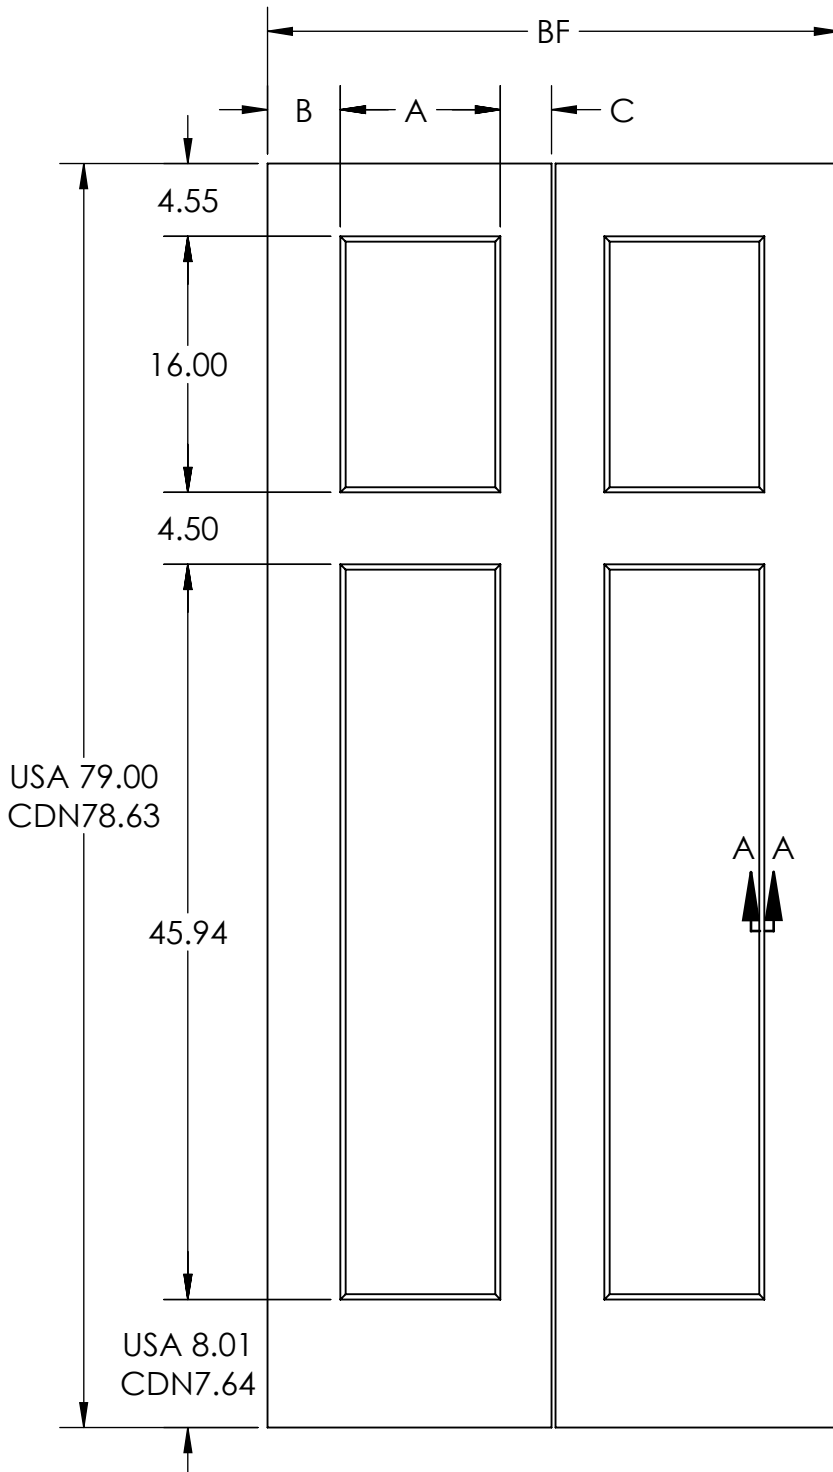

Yarrow Bifold 6'8"			
BF	A	B	C
3-0	8.25	4.80	4.70
2-8	8.25	4.70	2.80
2-6	6.00	4.38	4.38
2-4	6.00	4.38	3.38
2-0	4.00	3.88	3.88
1-8	4.00	3.88	1.88
1-6	4.00	3.12	1.63

Use of heavy duty hardware may require additional undercut. Lynden Door standard is 3/4"

Yarrow

Molded Profile Bifold